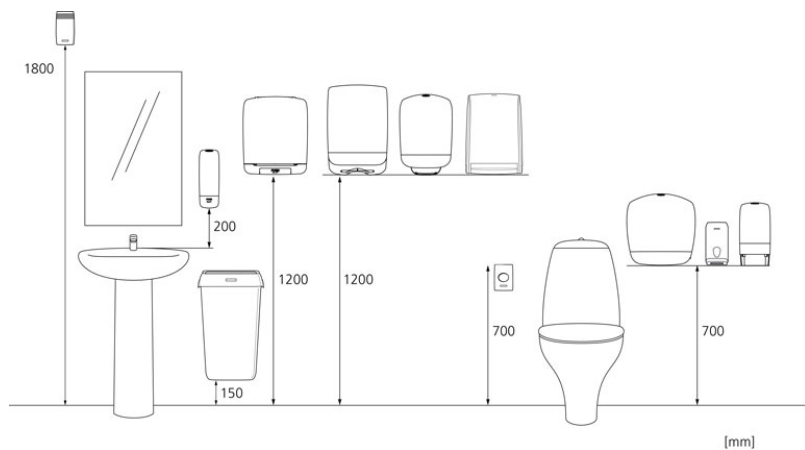

ISO9001 ISO14001

Product / Consumer pack

x 250 mm
y 266 mm
z 129 mm

Stainless steel

1.35 kg

Transport pack

x 142 mm
y 272 mm
z 265 mm

1

1.5 kg

6414300989660

Transport pallet

x 800 mm
y 1286 mm
z 1200 mm

96

169.4 kg

6414305989665

Measurements and installing